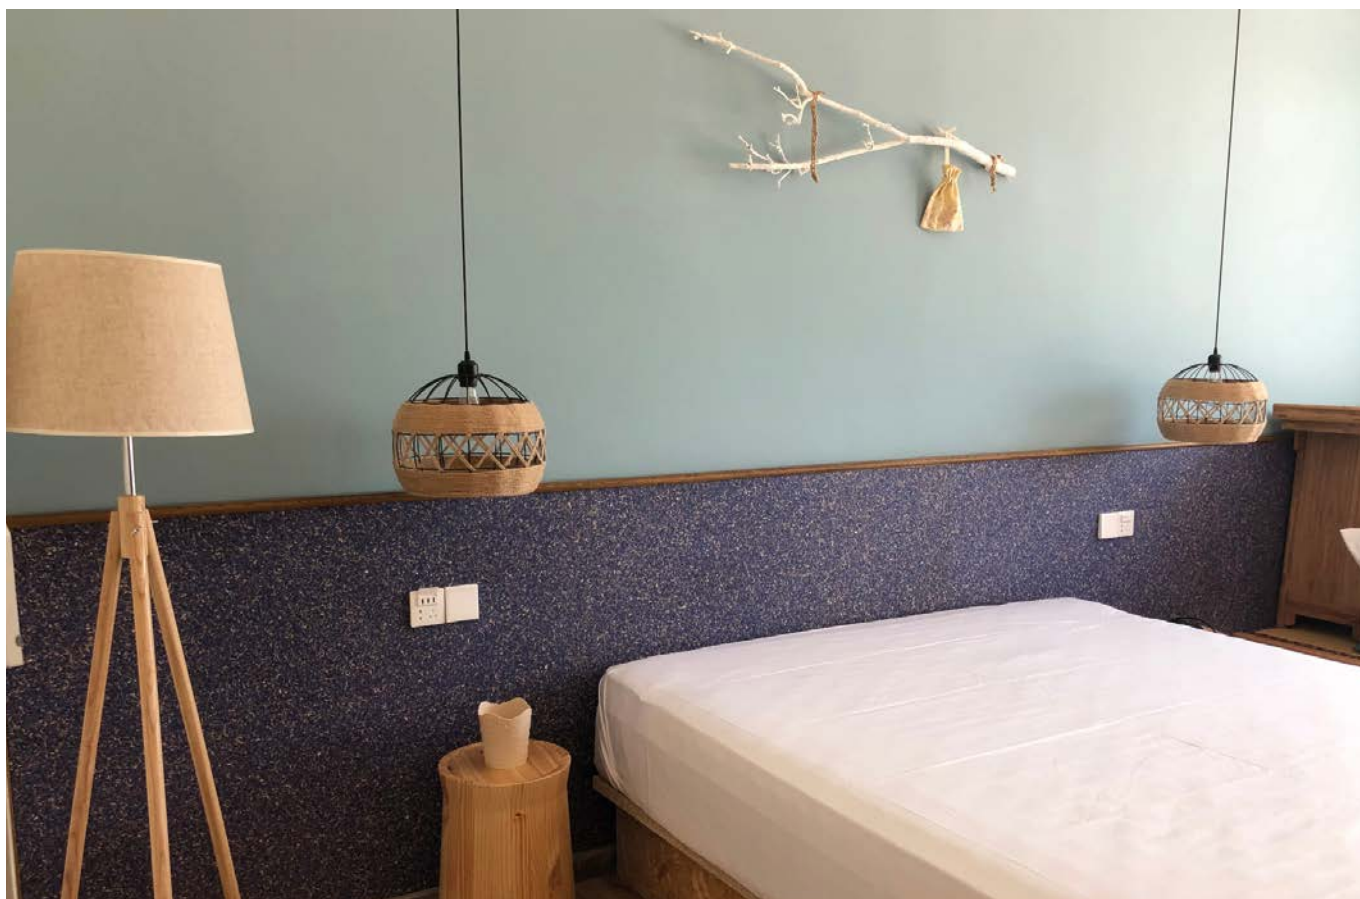

KORNBLUAMA BLAU / Zhensu Resort Hotel, Qingdao (c) www.qdcaq.com