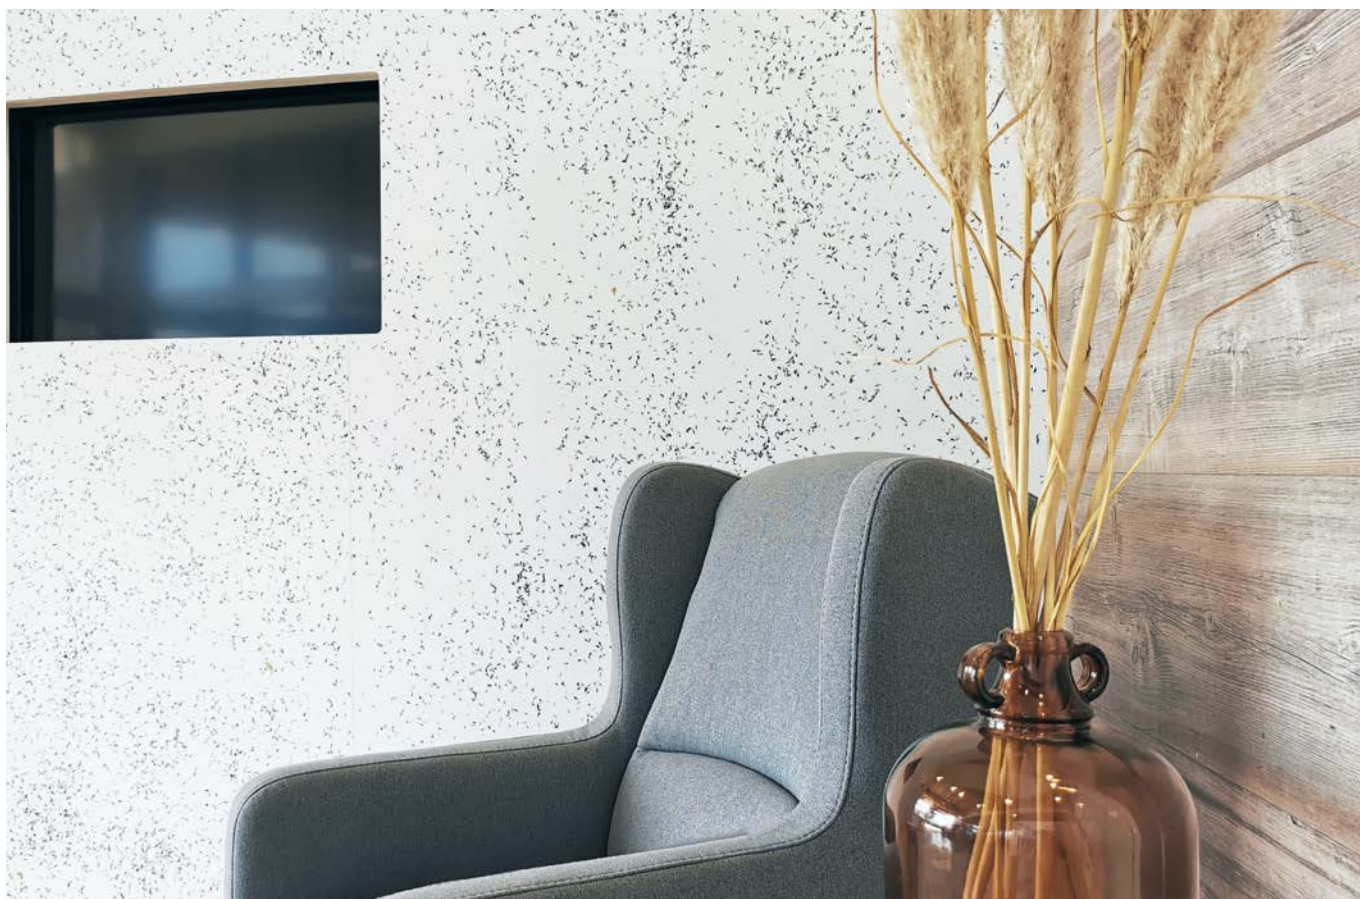

SKELETTBLATTLA medium on flexi (c) nestbau.design

ALMWIESN / SouthVan Camper (c) SouthVan.de

Gastgeber
Hospitality

WOHNEN
HOMES

Arbeitswelten
Work-Environments

Akustik
Acoustics

KORNBLUAMA light on eco-fleece (c) Holz-Hauff GmbH