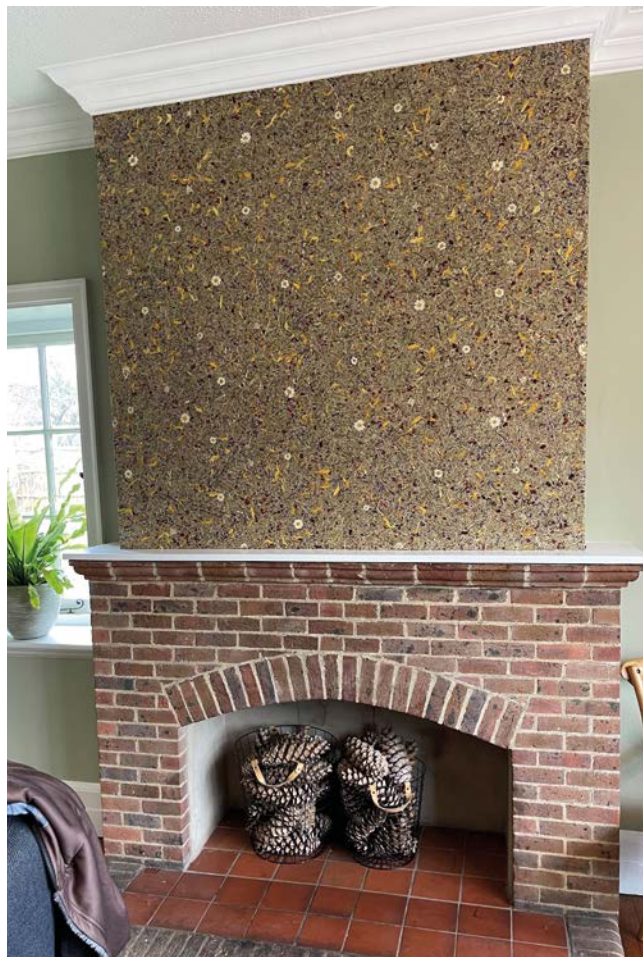

BERGWIESN / Stone Pine Cafe by RHS Wisley

Gastgeber
Hospitality

WOHNEN
HOMES

Arbeitswelten
Work-Environments

Akustik
Acoustics