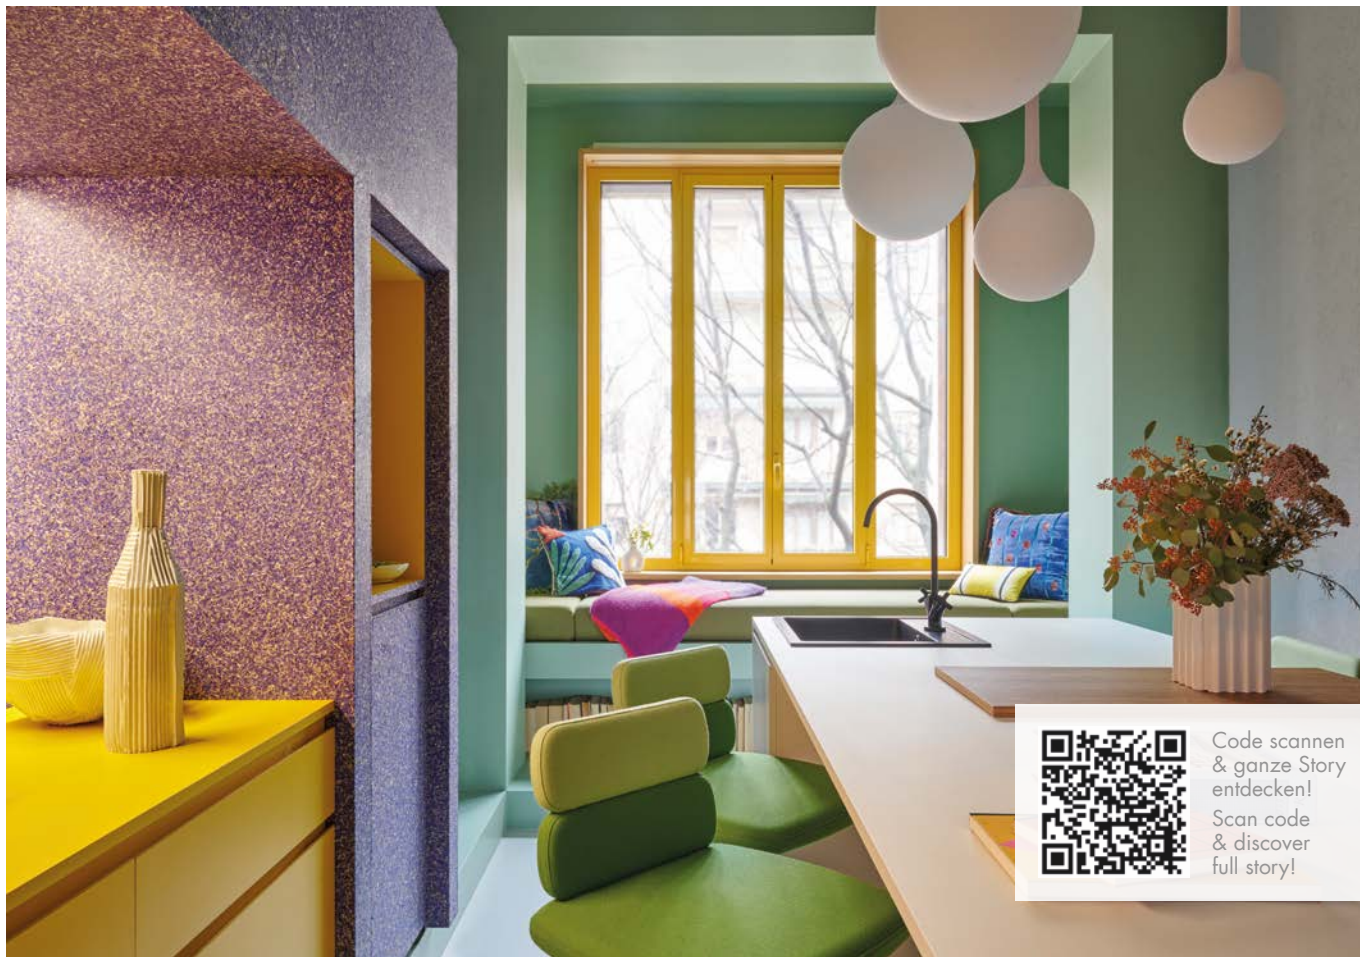

KORNBLUAMA BLAU / POSThome by Thirtyone Design + Management (c) Valentina Sommariva

Gastgeber
Hospitality

WOHNEN
HOMES

Arbeitswelten
Work-Environments

Akustik
Acoustics